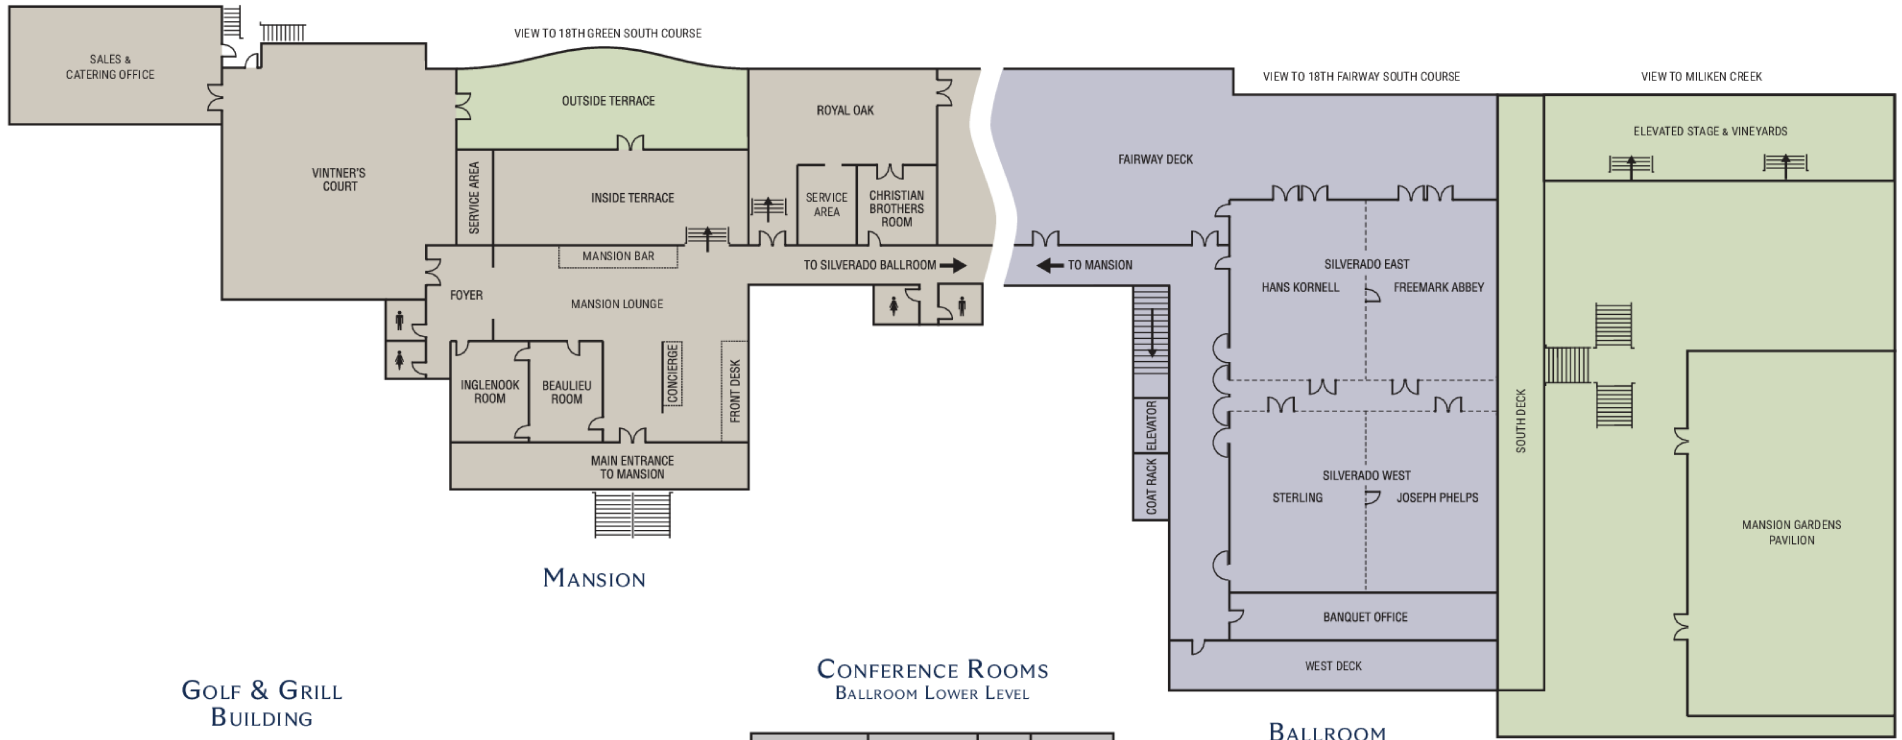

# SPECIAL EVENTS FLOOR PLANS

MANSION

CONFERENCE ROOMS  
BALLROOM LOWER LEVEL

BALLROOM

MANSION GARDENS

GOLF & GRILL  
BUILDING

1600 Atlas Peak Road | Napa, CA 94558

707-257-5440 | SilveradoResort.com