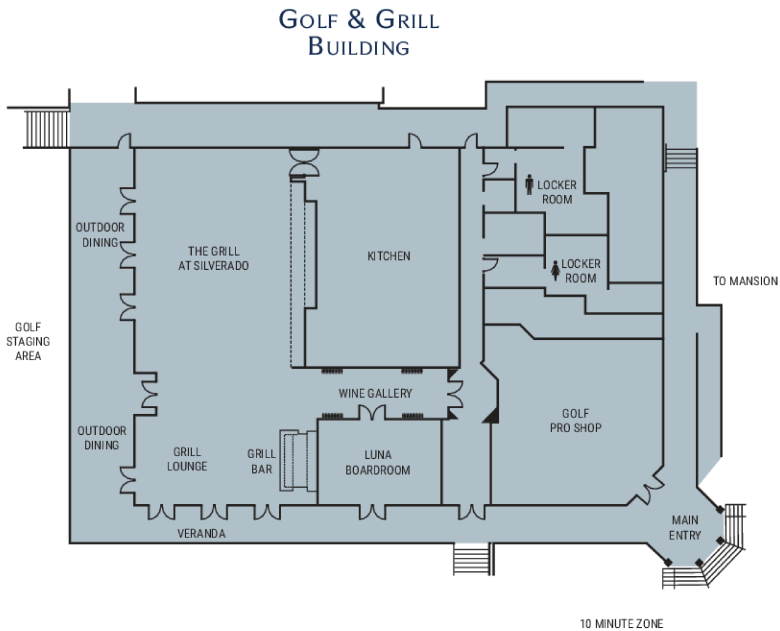

# SPECIAL EVENTS FLOOR PLANS

MANSION

CONFERENCE ROOMS  
BALLROOM LOWER LEVEL

BALLROOM

MANSION GARDENS

GOLF & GRILL  
BUILDING

1600 Atlas Peak Road | Napa, CA 94558

707-257-5440 | SilveradoResort.com