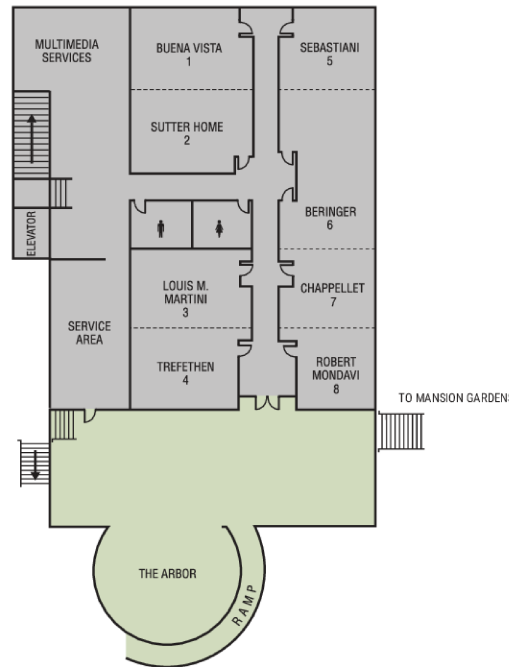

# SPECIAL EVENTS FLOOR PLANS

MANSION

CONFERENCE ROOMS  
BALLROOM LOWER LEVEL

BALLROOM

MANSION GARDENS

GOLF & GRILL  
BUILDING

1600 Atlas Peak Road | Napa, CA 94558

707-257-5440 | SilveradoResort.com